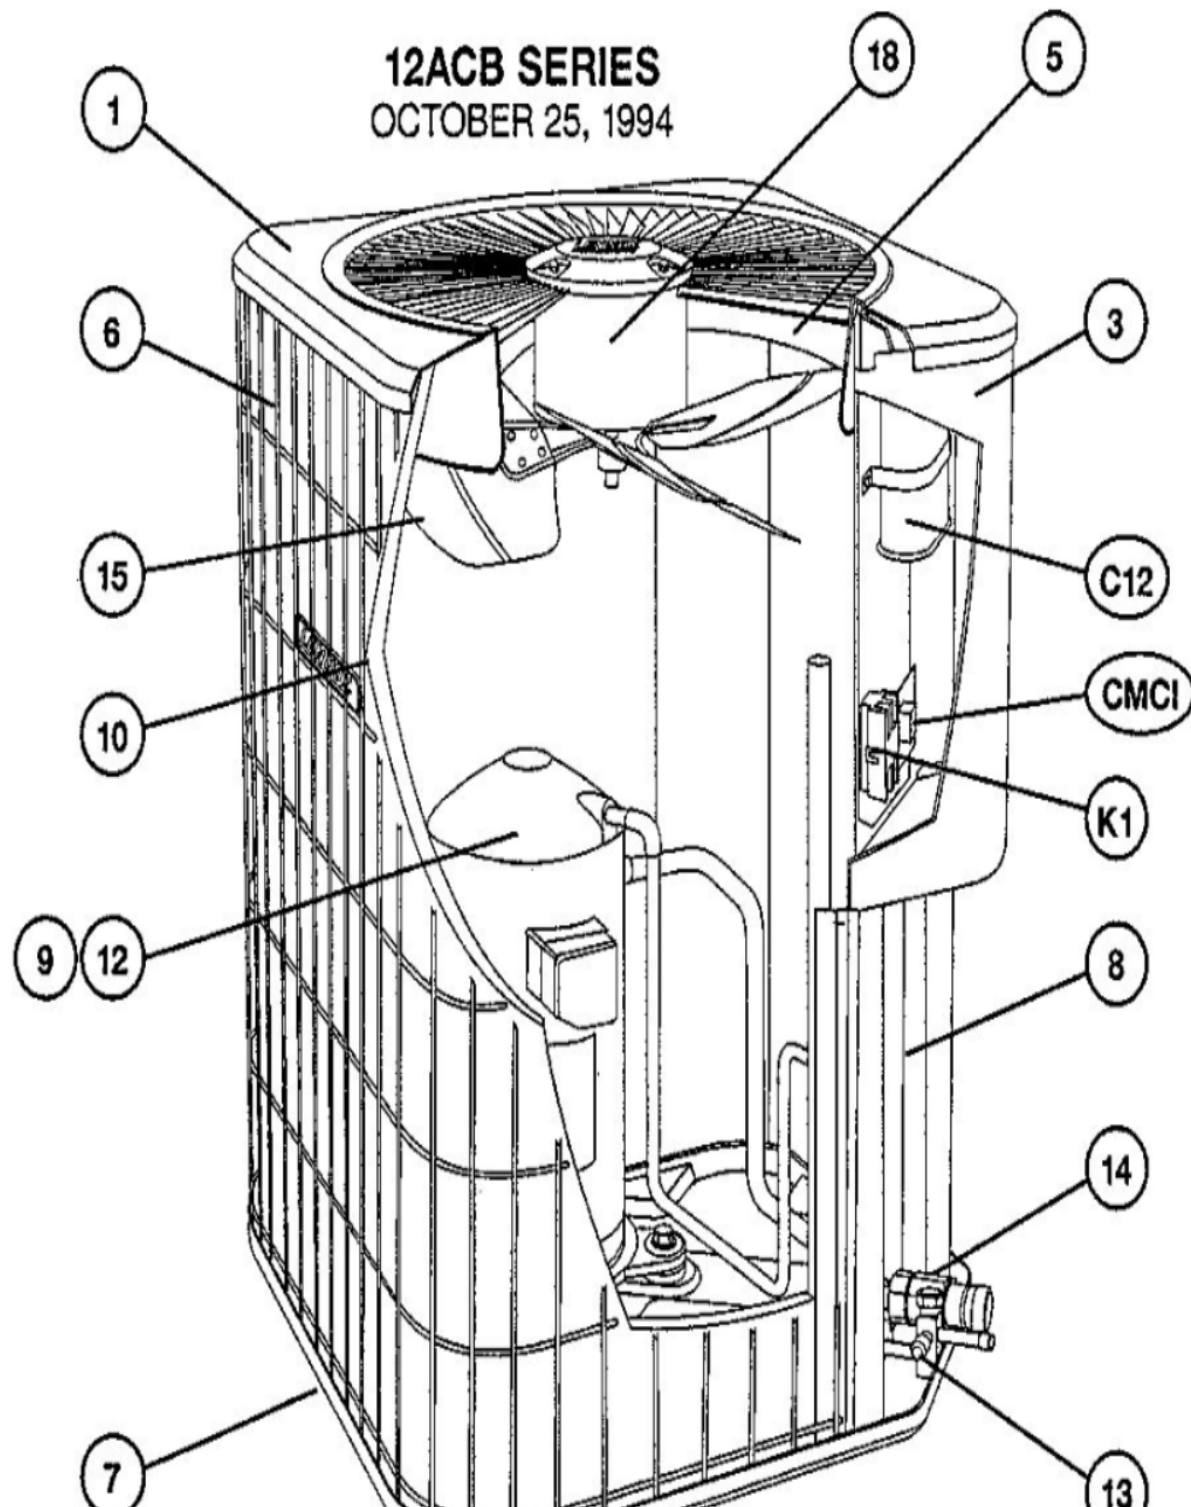

12ACB SERIES
OCTOBER 25, 1994

Revision Number - 4P

*OPTIONAL PARTS-FIELD INSTALLED

Callout	Name	Quantity	Description
	CAPACITOR-START Cat #: 47A60 Model/Part #: 47A6001	1	"88MFD,330VAC"
	VALVE-SADDLE Cat #: 65G91 Model/Part #: 65G9101	1	"3/8""
	SWITCH-HI PRESS Cat #: 86H31 Model/Part #: 86H3101	1	OUT 410+10PSIG
	SWITCH-LO PRESS Cat #: 87265 Model/Part #: P-8-10978	1	"IN 55+5PSIG,OUT 25+5PSIG"
	RELAY-POTENTIAL Cat #: 58327 Model/Part #: P-8-3577	1	SPNC
HP KIT	HI PRESS CUTOFF KIT Cat #: 94J46 Model/Part #: LB-87619A	1	INC NEXT 2 PARTS
LC KIT	LOSS OF CHARGE KIT Cat #: 94J47 Model/Part #: LB-87620A	1	INC NEXT 2 PARTS
ST KIT	START KIT Cat #: 10J42 Model/Part #: 10J42	1	INC NEXT 2 PARTS

CABINET PARTS

Callout	Name	Quantity	Description
	NUT-CAP Cat #: 68J41 Model/Part #: 68J4101	4	TOP PANEL
1	PANEL-TOP Cat #: 26K58 Model/Part #: LB-86265L	1	TOP PANEL (24X24)(BEIGE) (PM)
3	COVER-CONTROL BOX Cat #: 37K03 Model/Part #: LB-86268L	1	COVER-CONTROL PANEL (BEIGE)
5	ORIFICE Cat #: 68J46 Model/Part #: 68J4601	1	"18""
6	GUARD- COIL	1	COIL GUARD 32 in.

Callout	Name	Quantity	Description
	Cat #: 41K71 Model/Part #: 41K7101		
7	LEG Cat #: 94J45 Model/Part #: LB-87156A	1	BASE(SET OF 4)
8	COVER Cat #: 32K99 Model/Part #: LB-86272A	1	PATCH PLATE
9	COVER Cat #: 69J03 Model/Part #: 69J0301	1	SOUND- COMPRESSOR