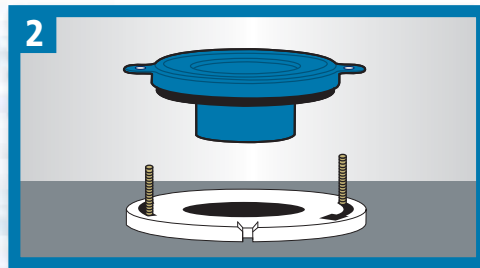

BETTER THAN WAX™

Toilet Seal

The Superior Solution to an Old Problem!

No-Rust Brass Bolts & Hardware

BETTER THAN WAX™
Toilet Seals

INSTALL WITH CONFIDENCE

Determine Flange Height.

Install Seal.

Set Toilet.

MODEL NUMBER	DESCRIPTION	CASE QTY	PRODUCT DIMENSIONS W/D/H (INCHES)	CASE DIMENSIONS W/D/H (INCHES)	CASE WEIGHT (LBS)	UPC	SCCI 2 of 5
7530P8	Toilet Seal	8	6" x 6" x 2"	12.125" x 8.25" x 6.125"	4	0 39961 01308 8	100 39961 01308 5
7530P24	Toilet Seal	24	6" x 6" x 2"	12.125" x 12.125" x 11.75"	10	0 39961 01308 8	100 39961 01309 2