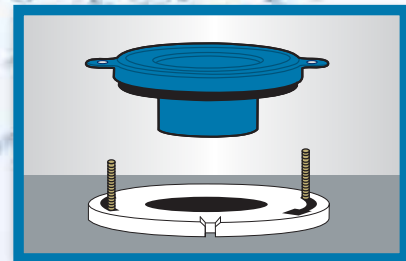

BETTER THAN WAX™

Toilet Seal

**No Leaks,
Worry-Free!**

Why Better Than Wax?

- No Wax, No Mess
- Can Be Repositioned
- Plunging Won't Cause Leaks
- Bolt Holes for Easy Guide Installation
- Fits Any Drain, Any Toilet

BETTER THAN WAX™
Toilet Seals

FITS ANY FLANGE!

Above Floor

Even with or Below Floor
(works on uneven surfaces)

U.S. AND OTHER PATENTS PENDING

10

YEAR WARRANTY

 **Fluidmaster**®

Set Toilet.

MODEL NUMBER	DESCRIPTION	CASE QTY	PRODUCT DIMENSIONS W/D/H (INCHES)	CASE DIMENSIONS W/D/H (INCHES)	CASE WEIGHT (LBS)	UPC	SCCI 2 of 5
7530P8	Toilet Seal	8	6" x 6" x 2"	12.125" x 8.25" x 6.125"	4	0 39961 01308 8	100 39961 01308 5
7530P24	Toilet Seal	24	6" x 6" x 2"	12.125" x 12.125" x 11.75"	10	0 39961 01308 8	100 39961 01309 2