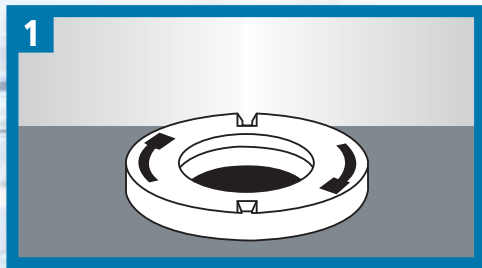

BETTER THAN WAX™

Toilet Seal

The Superior Solution to an Old Problem!

No-Rust Brass Bolts & Hardware

BETTER THAN WAX™
Toilet Seals

INSTALL WITH CONFIDENCE

Determine Flange Height.

Install Seal.

Set Toilet.

MODEL NUMBER	DESCRIPTION	CASE QTY	PRODUCT DIMENSIONS W/D/H (INCHES)	CASE DIMENSIONS W/D/H (INCHES)	CASE WEIGHT (LBS)	UPC	SCCI 2 of 5
7530P8	Toilet Seal	8	6" x 6" x 2"	12.125" x 8.25" x 6.125"	4	0 39961 01308 8	100 39961 01308 5
7530P24	Toilet Seal	24	6" x 6" x 2"	12.125" x 12.125" x 11.75"	10	0 39961 01308 8	100 39961 01309 2