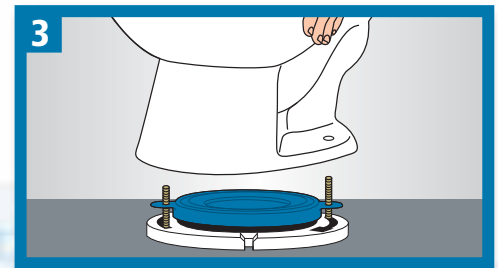

BETTER THAN WAX™

Toilet Seal

**No Leaks,
Worry-Free!**

Why Better Than Wax?

- No Wax, No Mess
- Can Be Repositioned
- Plunging Won't Cause Leaks
- Bolt Holes for Easy Guide Installation
- Fits Any Drain, Any Toilet

BETTER THAN WAX™

Toilet Seal

The Superior Solution to an Old Problem!

No-Rust Brass Bolts & Hardware

BETTER THAN WAX™
Toilet Seals

INSTALL WITH CONFIDENCE

Determine Flange Height.

Install Seal.

Set Toilet.

MODEL NUMBER	DESCRIPTION	CASE QTY	PRODUCT DIMENSIONS W/D/H (INCHES)	CASE DIMENSIONS W/D/H (INCHES)	CASE WEIGHT (LBS)	UPC	SCCI 2 of 5
7530P8	Toilet Seal	8	6" x 6" x 2"	12.125" x 8.25" x 6.125"	4	0 39961 01308 8	100 39961 01308 5
7530P24	Toilet Seal	24	6" x 6" x 2"	12.125" x 12.125" x 11.75"	10	0 39961 01308 8	100 39961 01309 2