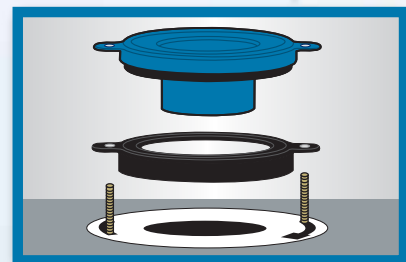

BETTER THAN WAX™

Toilet Seal

**No Leaks,
Worry-Free!**

Why Better Than Wax?

- No Wax, No Mess
- Can Be Repositioned
- Plunging Won't Cause Leaks
- Bolt Holes for Easy Guide Installation
- Fits Any Drain, Any Toilet

BETTER THAN WAX™
Toilet Seals

FITS ANY FLANGE!

Above Floor

Even with or Below Floor
(works on uneven surfaces)

U.S. AND OTHER PATENTS PENDING

10

YEAR WARRANTY

 **Fluidmaster**®

Set Toilet.

MODEL NUMBER	DESCRIPTION	CASE QTY	PRODUCT DIMENSIONS W/D/H (INCHES)	CASE DIMENSIONS W/D/H (INCHES)	CASE WEIGHT (LBS)	UPC	SCCI 2 of 5
7530P8	Toilet Seal	8	6" x 6" x 2"	12.125" x 8.25" x 6.125"	4	0 39961 01308 8	100 39961 01308 5
7530P24	Toilet Seal	24	6" x 6" x 2"	12.125" x 12.125" x 11.75"	10	0 39961 01308 8	100 39961 01309 2